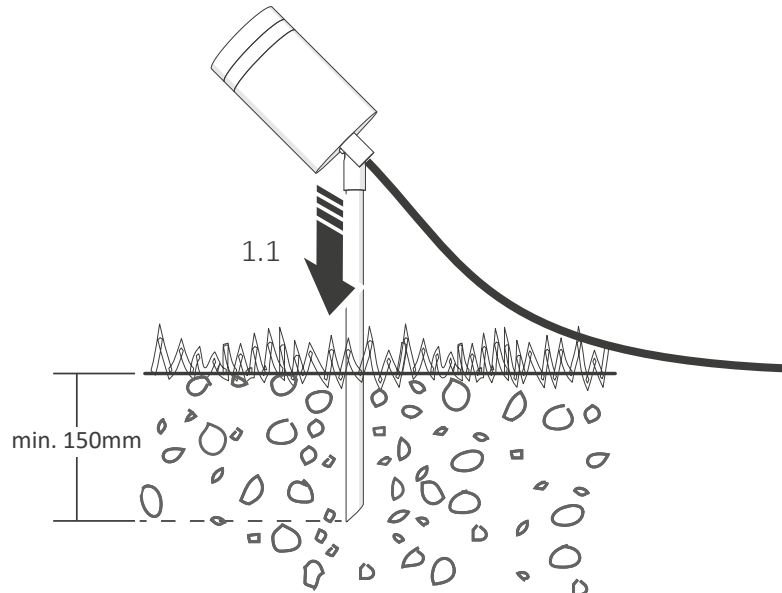

integral™ LED

INSTALLATION INSTRUCTIONS
INSTRUCTIONS D'INSTALLATION
INSTALLATIE INSTRUCTIES
INSTRUCCIONES DE INSTALACIÓN
INSTALLATIONSANLEITUNG
INSTRUKCJE INSTALACJI
INSTRUÇÕES DE INSTALAÇÃO

Exterior Accent Lights - Stainless Steel GU10 Spike Light

IS 1001

ILDED050 / ILDED051 / ILDED052

1 Installation / Installation / Installatie / Instalación / Installation / Instalacja / Instalação